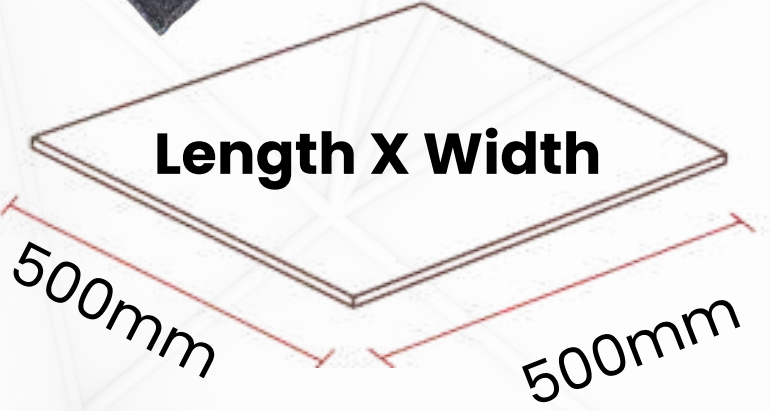

Children Playground safety rubber flooring

Installation is simple and hassle-free. Whether you have a backyard playset, school playground, daycare center, or community park, our rubber mats can be easily installed and rearranged as needed.

Superior safety with exceptional shock-absorption properties

Slip-resistant surface for all-weather play

Easy maintenance for a clean and tidy play area

Vibrant colors to inspire imaginative play

Simple installation and flexibility for any play space

Thickness available

15mm to 90mm