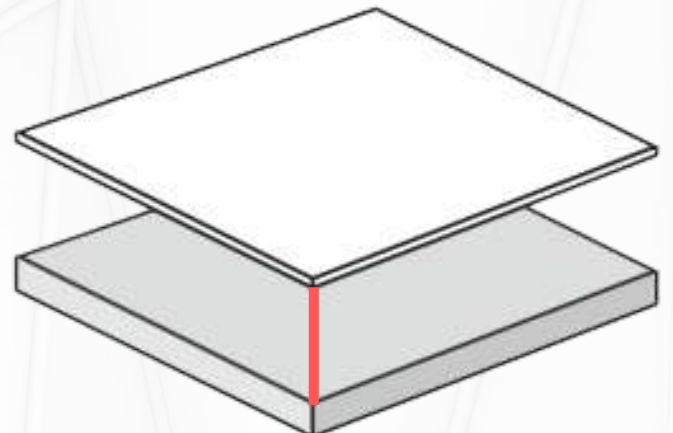

Thickness available

15mm to 90mm

Children Playground safety rubber flooring

ACCT GLOBAL EPDM Granules, a premium selection of safety surfacing materials available in an extensive range of 25 captivating colours. These granules are the epitome of versatility, allowing you to bring your desired designs to life on any surface. Whether it's playgrounds, running tracks, sports centers, or other recreational areas. Supersafe EPDM Granules are the standard choice for professionals seeking uncompromising quality and superior performance.