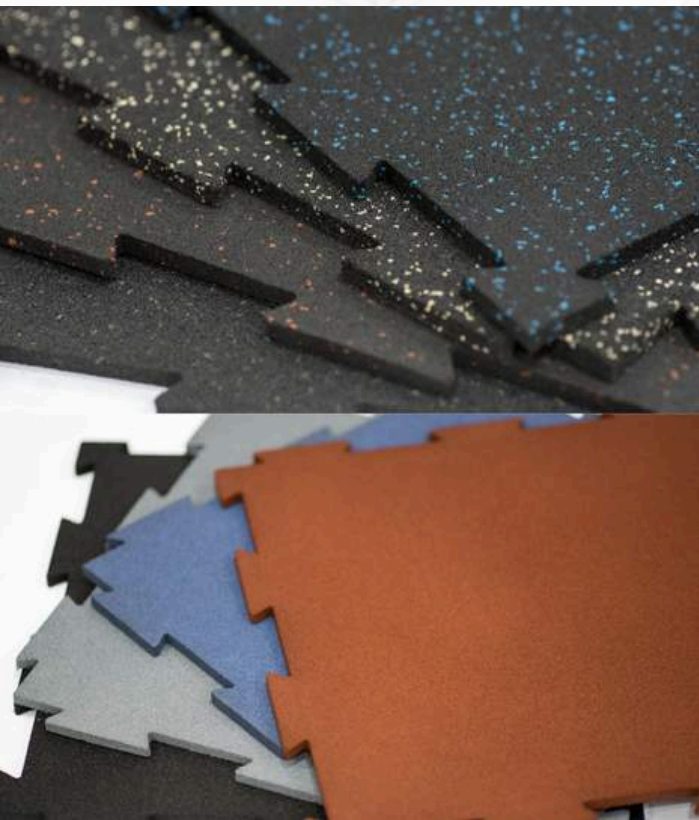

Thickness available

15mm to 90mm

Children Playground safety rubber flooring

ACCT GLOBAL EPDM Granules, a premium selection of safety surfacing materials available in an extensive range of 25 captivating colours. These granules are the epitome of versatility, allowing you to bring your desired designs to life on any surface. Whether it's playgrounds, running tracks, sports centers, or other recreational areas. Supersafe EPDM Granules are the standard choice for professionals seeking uncompromising quality and superior performance.

Gym Flooring

Option A

**Thickness available :
15mm to 50mm**

Option B

**Thickness available
15mm to 25mm**

COLORS:

Pigmented Coloring & Spackle EPDM Color

- These mats provide optimal traction with a non-slip surface for safe workouts.
- Easy maintenance and durability make them ideal for busy gyms.

SBR Granules

RECYCLED RUBBER GRANULES

Recycled Rubber Granules, derived from used tires and rejected rubber products, are commonly made of SBR, NR, or EPDM materials. SBR is used in granular or powder form for constructing rubber flooring bases or cushioning layers.