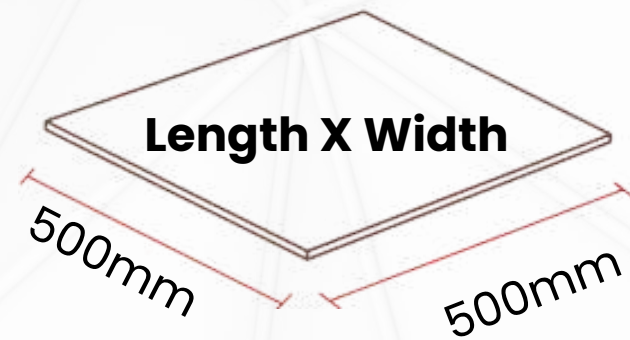

Gym Flooring

Option A

**Thickness available :
15mm to 50mm**

Option B

**Thickness available
15mm to 25mm**

COLORS:

Pigmented Coloring & Spackle EPDM Color

- These mats provide optimal traction with a non-slip surface for safe workouts.
- Easy maintenance and durability make them ideal for busy gyms.