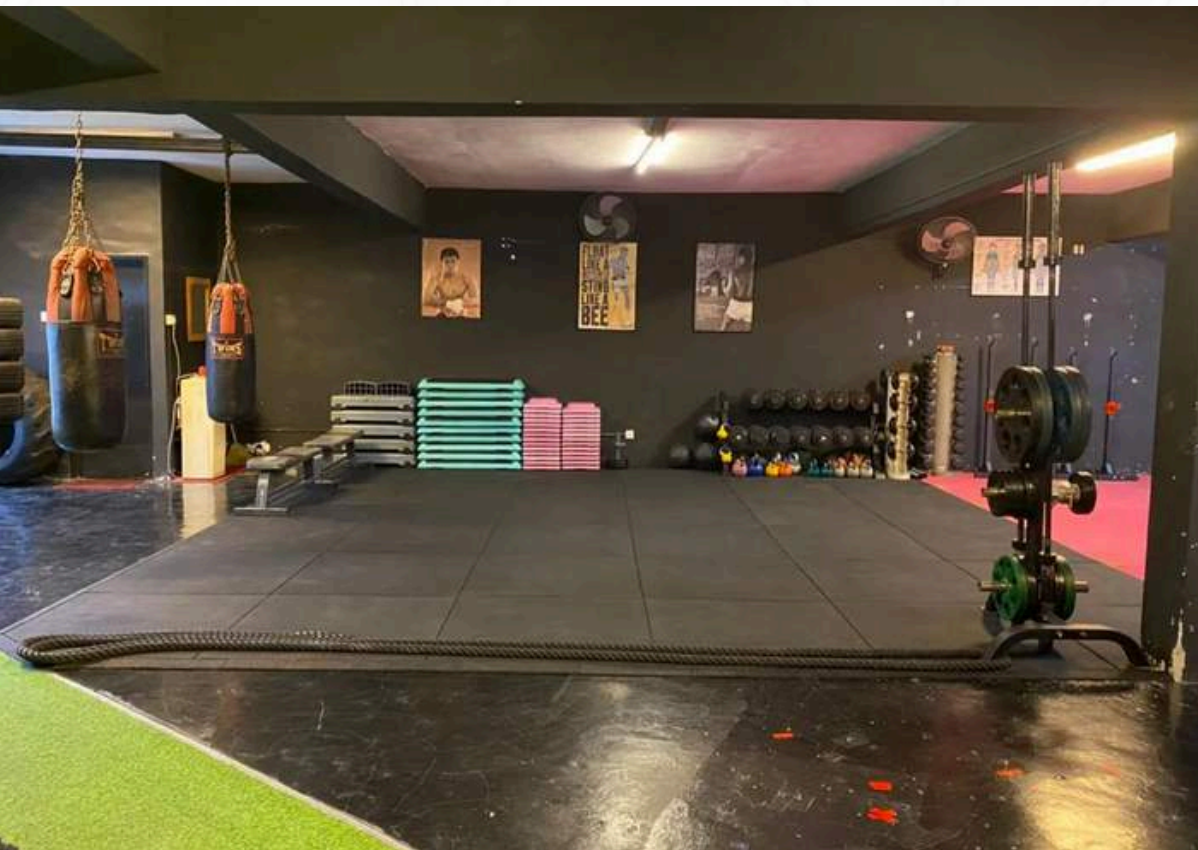

Gym Flooring

**Thickness available :
15mm to 50mm**

**Thickness available
15mm to 25mm**

COLORS:

Pigmented Coloring & Spackle EPDM Color

- These mats provide optimal traction with a non-slip surface for safe workouts.
- Easy maintenance and durability make them ideal for busy gyms.