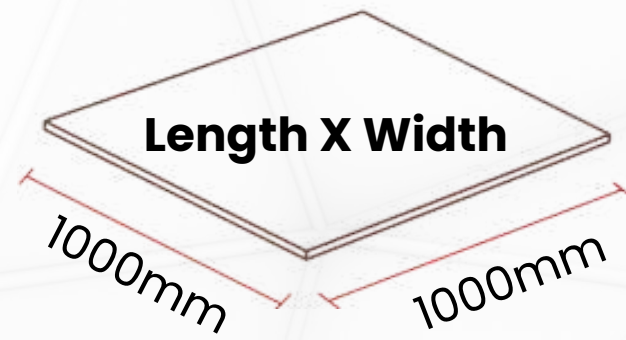

Gym Flooring

Option A

**Thickness available :
15mm to 50mm**

Option B

**Thickness available
15mm to 25mm**

COLORS:

Pigmented Coloring & Spackle EPDM Color

- These mats provide optimal traction with a non-slip surface for safe workouts.
- Easy maintenance and durability make them ideal for busy gyms.