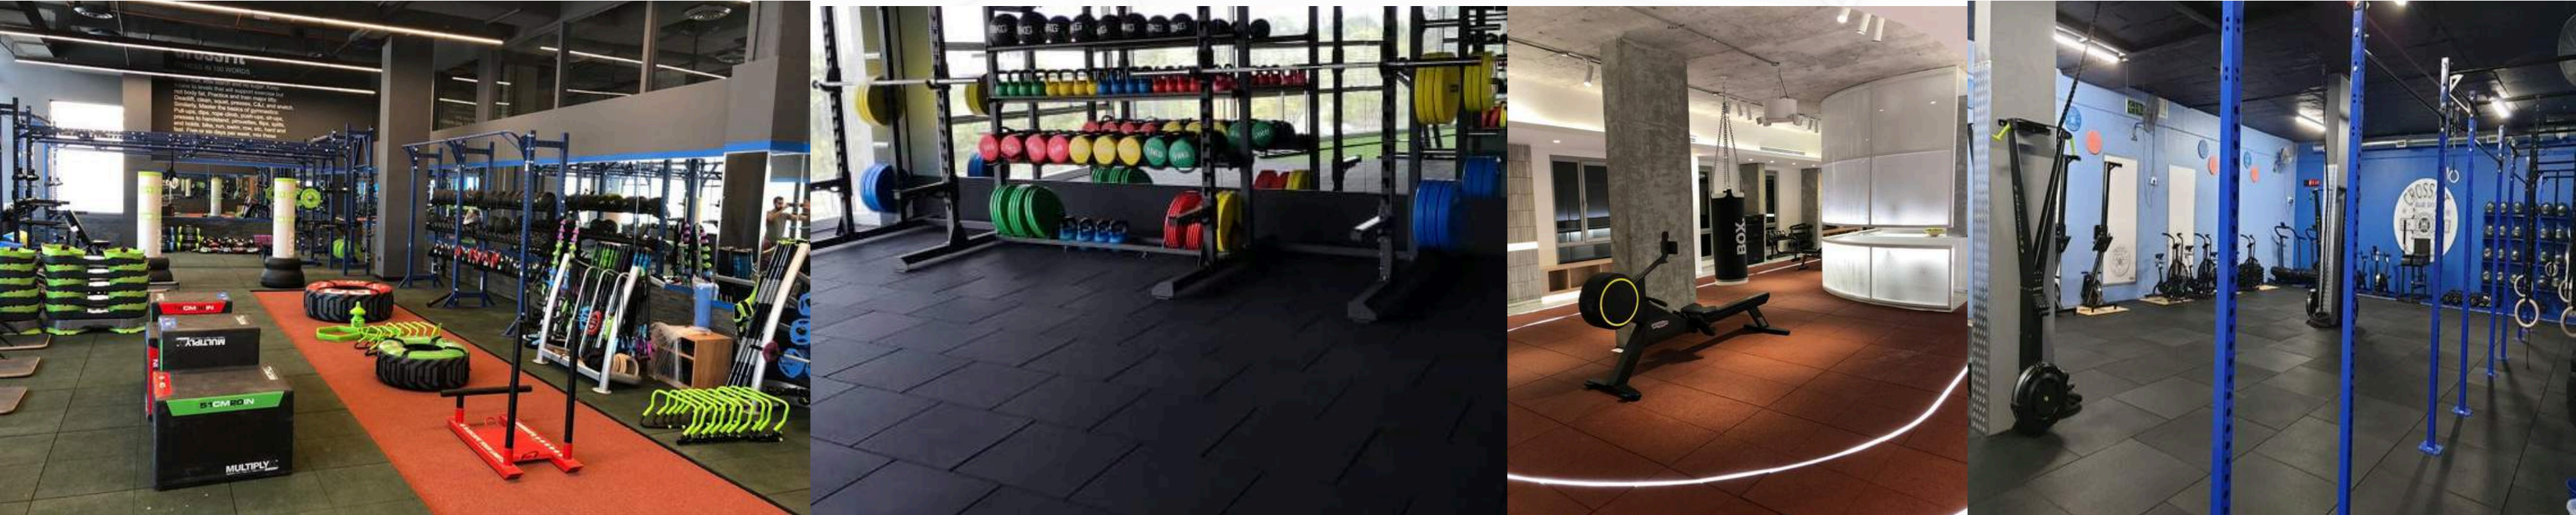

GYM
Flooring

3

SBR
Granules

Children Playground safety rubber flooring

Installation is simple and hassle-free. Whether you have a backyard playset, school playground, daycare center, or community park, our rubber mats can be easily installed and rearranged as needed.

Thickness available

15mm to 90mm

Children Playground safety rubber flooring

ACCT GLOBAL EPDM Granules, a premium selection of safety surfacing materials available in an extensive range of 25 captivating colours. These granules are the epitome of versatility, allowing you to bring your desired designs to life on any surface. Whether it's playgrounds, running tracks, sports centers, or other recreational areas. Supersafe EPDM Granules are the standard choice for professionals seeking uncompromising quality and superior performance.

Gym Flooring

Our gym flooring rubber mats prioritize safety, offering exceptional shock absorption to minimize joint impact and enhance your workout experience.

Exceptional durability for long-lasting use

Excellent shock-absorption properties for joint protection

Non-slip surface for enhanced safety during workouts

Easy to clean and maintain for a hygienic environment.

Sleek design to elevate the aesthetics of your gym